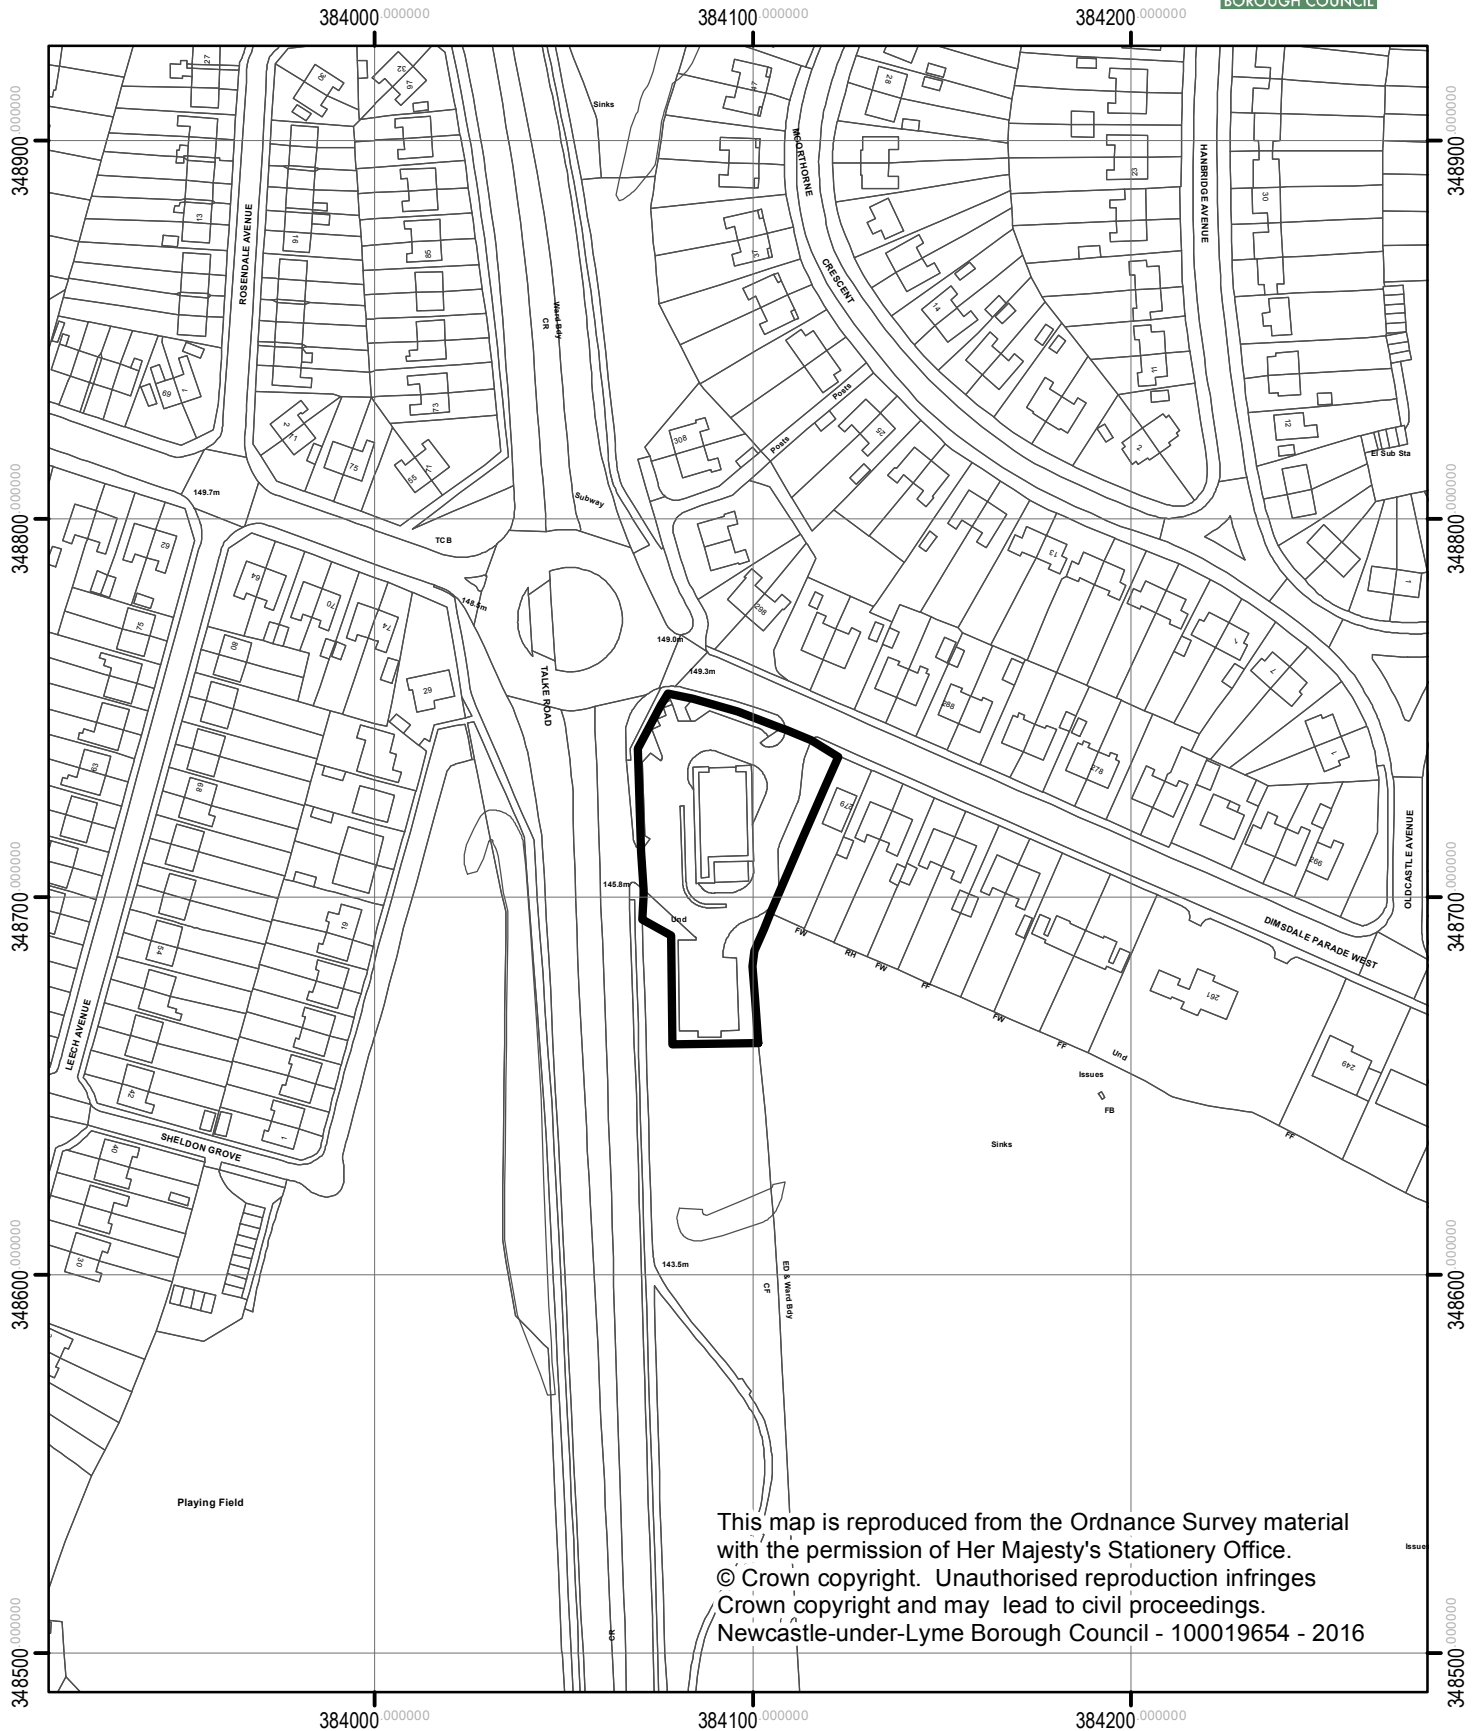

**McDonalds Restaurant,
Dimsdale Parade West
17/00856/FUL**

This map is reproduced from the Ordnance Survey material with the permission of Her Majesty's Stationery Office.
© Crown copyright. Unauthorised reproduction infringes Crown copyright and may lead to civil proceedings.
Newcastle-under-Lyme Borough Council - 100019654 - 2016